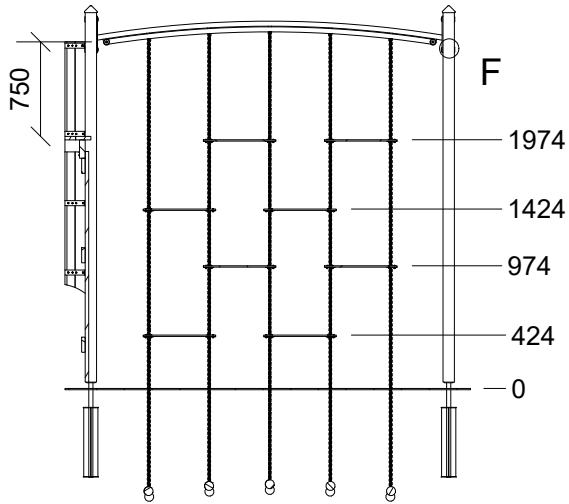

~1191 kg

~0,8 m<sup>3</sup>

280 x 105 x 33 cm

Parts List		
QTY	PART NO	Comments
1	05-502	See fittings on drawing
1	05-505	See fittings on drawing
1	05-622	See fittings on drawing
1	05-628	See fittings on drawing
1	05-630	
2	D10264	
2	D10308	
1	D10310	
2	D10312	
1	D10313	
1	LE20362	
2	TV00026	

Parts List - Fittings		
QTY	PART NO	DESCRIP.
7	LE13100	Shackle
8	LE16023	M12x80mm
3	LE16035	M10x90mm
4	LE16037	M10x110, Eyebolt
4	LE16054	M10 cap nut
4	LE16093	M10x130mm
8	LE16098	M12x1,25mm nut
4	LE16104	M10x1,25mm nut
4	LE16153	M10 - Ø29mm
12	LE16156	M10-Ø20
8	LE16167	M12 - Ø32 mm
8	LE16192	5x80mm
4	LE16322	Ø8x80 Dh
11	LE16502	Spacer 6mm
12	LE16556	Ø42/38mm

A-A ( 1 : 100 )

B-B ( 1/25 )

D ( 1/5 )

C ( 1/5 )

NORNA  
NORNA 100g  
(LE16604)  
Lubricating paste

E-E ( 1/60 )

F ( 1/5 )

H-H ( 1/50 )