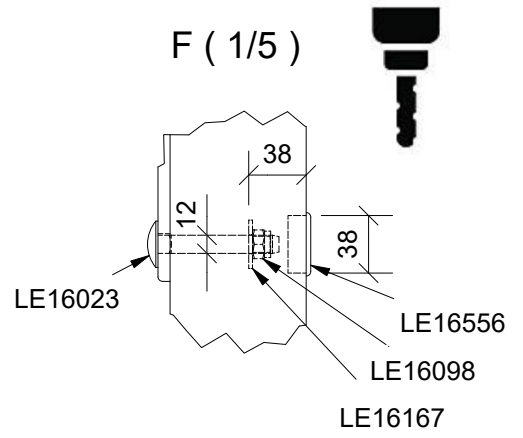

~1191 kg

~0,8 m<sup>3</sup>

280 x 105 x 33 cm

Parts List		
QTY	PART NO	Comments
1	05-502	See fittings on drawing
1	05-505	See fittings on drawing
1	05-622	See fittings on drawing
1	05-628	See fittings on drawing
1	05-630	
2	D10264	
2	D10308	
1	D10310	
2	D10312	
1	D10313	
1	LE20362	
2	TV00026	

Parts List - Fittings		
QTY	PART NO	DESCRIP.
7	LE13100	Shackle
8	LE16023	M12x80mm
3	LE16035	M10x90mm
4	LE16037	M10x110, Eyebolt
4	LE16054	M10 cap nut
4	LE16093	M10x130mm
8	LE16098	M12x1,25mm nut
4	LE16104	M10x1,25mm nut
4	LE16153	M10 - Ø29mm
12	LE16156	M10-Ø20
8	LE16167	M12 - Ø32 mm
8	LE16192	5x80mm
4	LE16322	Ø8x80 Dh
11	LE16502	Spacer 6mm
12	LE16556	Ø42/38mm

A-A ( 1 : 100 )

B-B ( 1/25 )

D ( 1/5 )

C ( 1/5 )

NORNA  
NORNA 100g  
(LE16604)  
Lubricating paste

E-E ( 1/60 )

F ( 1/5 )

H-H ( 1/50 )