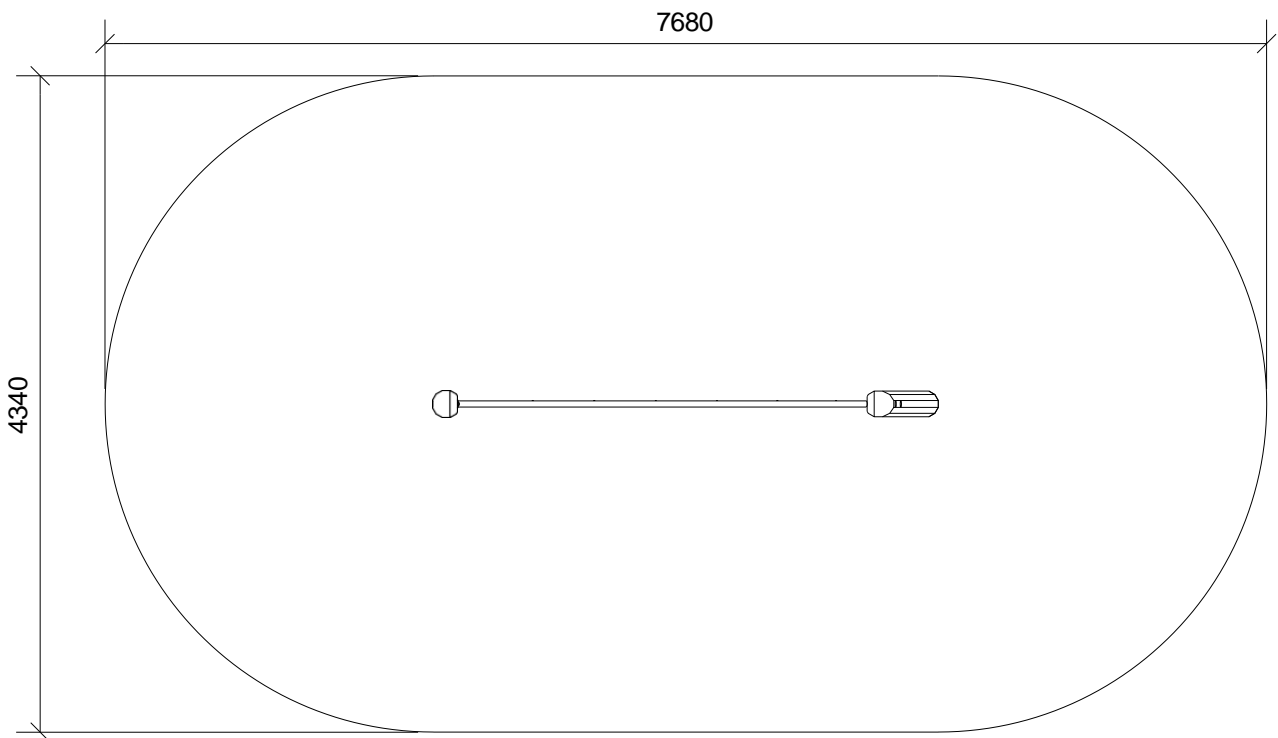

C10084

Copla Legepladser ApS • Kratholmvej 63, DK-5260 Odense S • Phone +45 86 28 80 45 • info@copla.dk • copla.dk

This drawing is the property of Copla Legepladser ApS and NORNA PLAYGROUNDS A/S and pursuant to current legislation may not be copied, transferred to or used by any third party. Should this drawing be used, a fee of 10% of the assumed contract price will be charged.