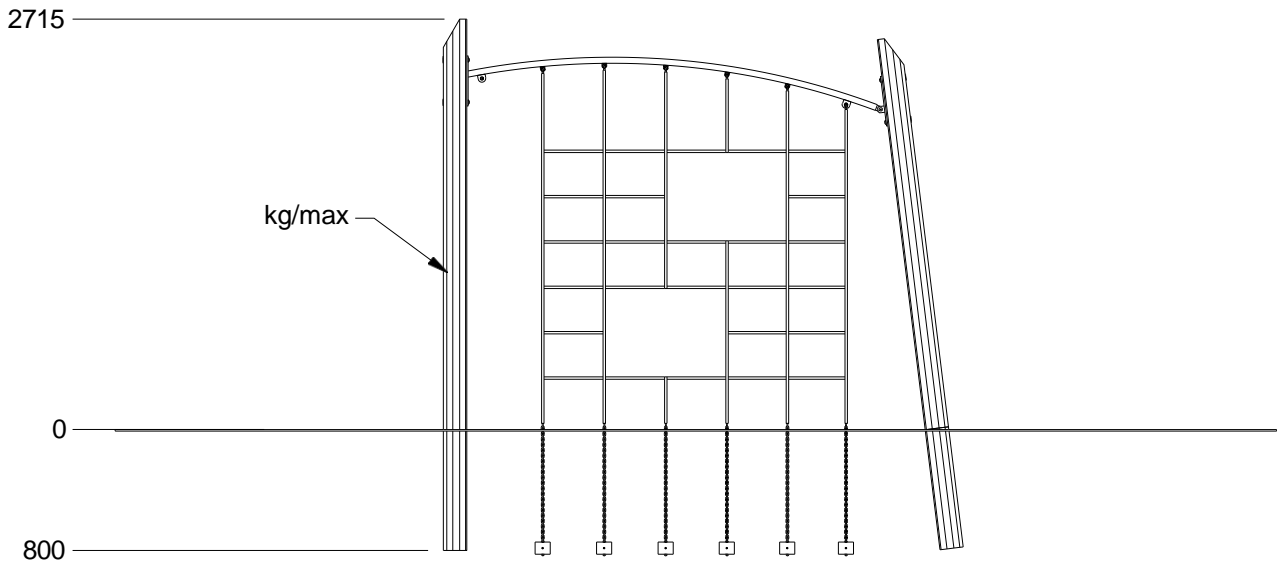

C10084

Copla Legepladser ApS • Kratholmvej 63, DK-5260 Odense S • Phone +45 86 28 80 45 • info@copla.dk • copla.dk

This drawing is the property of Copla Legepladser ApS and NORNA PLAYGROUNDS A/S and pursuant to current legislation may not be copied, transferred to or used by any third party. Should this drawing be used, a fee of 10% of the assumed contract price will be charged.