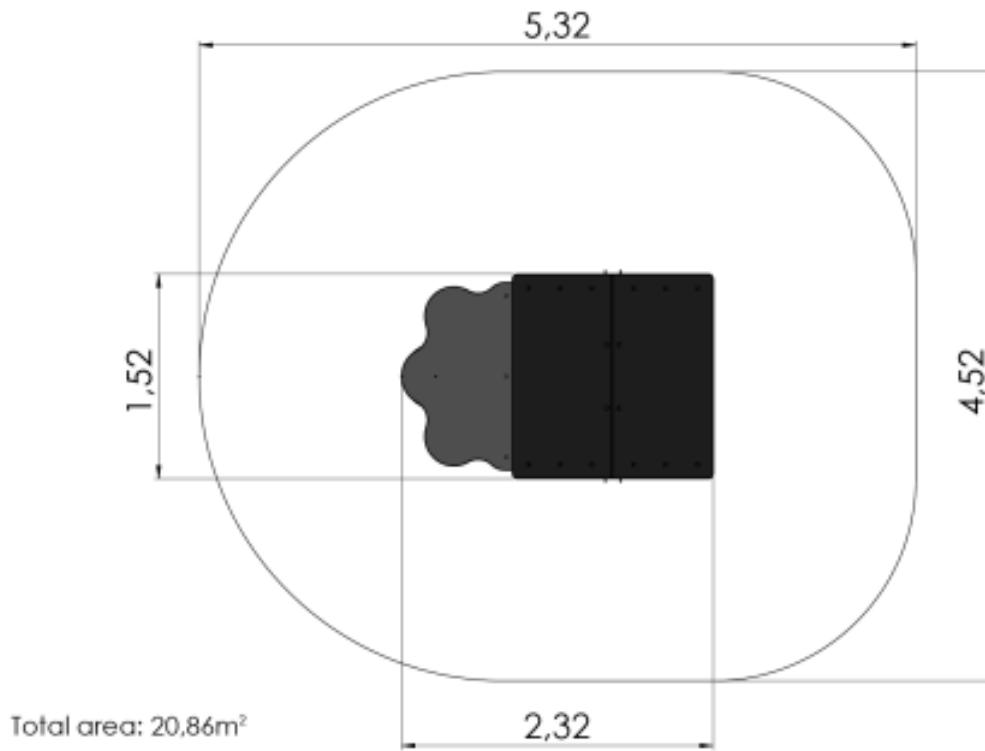

Product code: MM301 FORP PE

Playhouse APPLE

1 y

0.4 m

1.52 m

2.32 m

1.76 m

Tiptap

info@tiptap.ee

www.tiptap.ee

Technical information

Safety area width	4.52 m
Safety area length	5.32 m
Width of structure	1.52 m
Length of structure	2.32 m
Height of structure	1.76 m
Max. fall height	0.4 m
Recommended age of children	1+
For simultaneous use by several children	6-12

Installers	2
Installation time	4 h
Volume of concrete	5 bags (25kg)
Package dimensions	1,6x1,0x0,6m
Package weight	100 kg

Playhouse APPLE is a lovely roofed house where children can play many games and shelter from the rain and sun. Inside the house, there are benches on two sides that can comfortably seat 8-10 children. On the third side, there is an oval table for playing games and on the other outer side of the house, there is a lovely shelter with a seat resembling an apple tree.