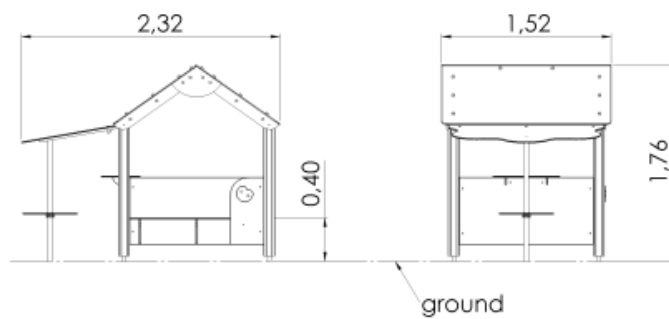

Product code: MM301 FORP PE

Playhouse APPLE

1 y

0.4 m

1.52 m

2.32 m

1.76 m

Tiptap

info@tiptap.ee

www.tiptap.ee

Technical information

Safety area width	4.52 m
Safety area length	5.32 m
Width of structure	1.52 m
Length of structure	2.32 m
Height of structure	1.76 m
Max. fall height	0.4 m
Recommended age of children	1+
For simultaneous use by several children	6-12

Installers	2
Installation time	4 h
Volume of concrete	5 bags (25kg)
Package dimensions	1,6x1,0x0,6m
Package weight	100 kg

Playhouse APPLE is a lovely roofed house where children can play many games and shelter from the rain and sun. Inside the house, there are benches on two sides that can comfortably seat 8-10 children. On the third side, there is an oval table for playing games and on the other outer side of the house, there is a lovely shelter with a seat resembling an apple tree.