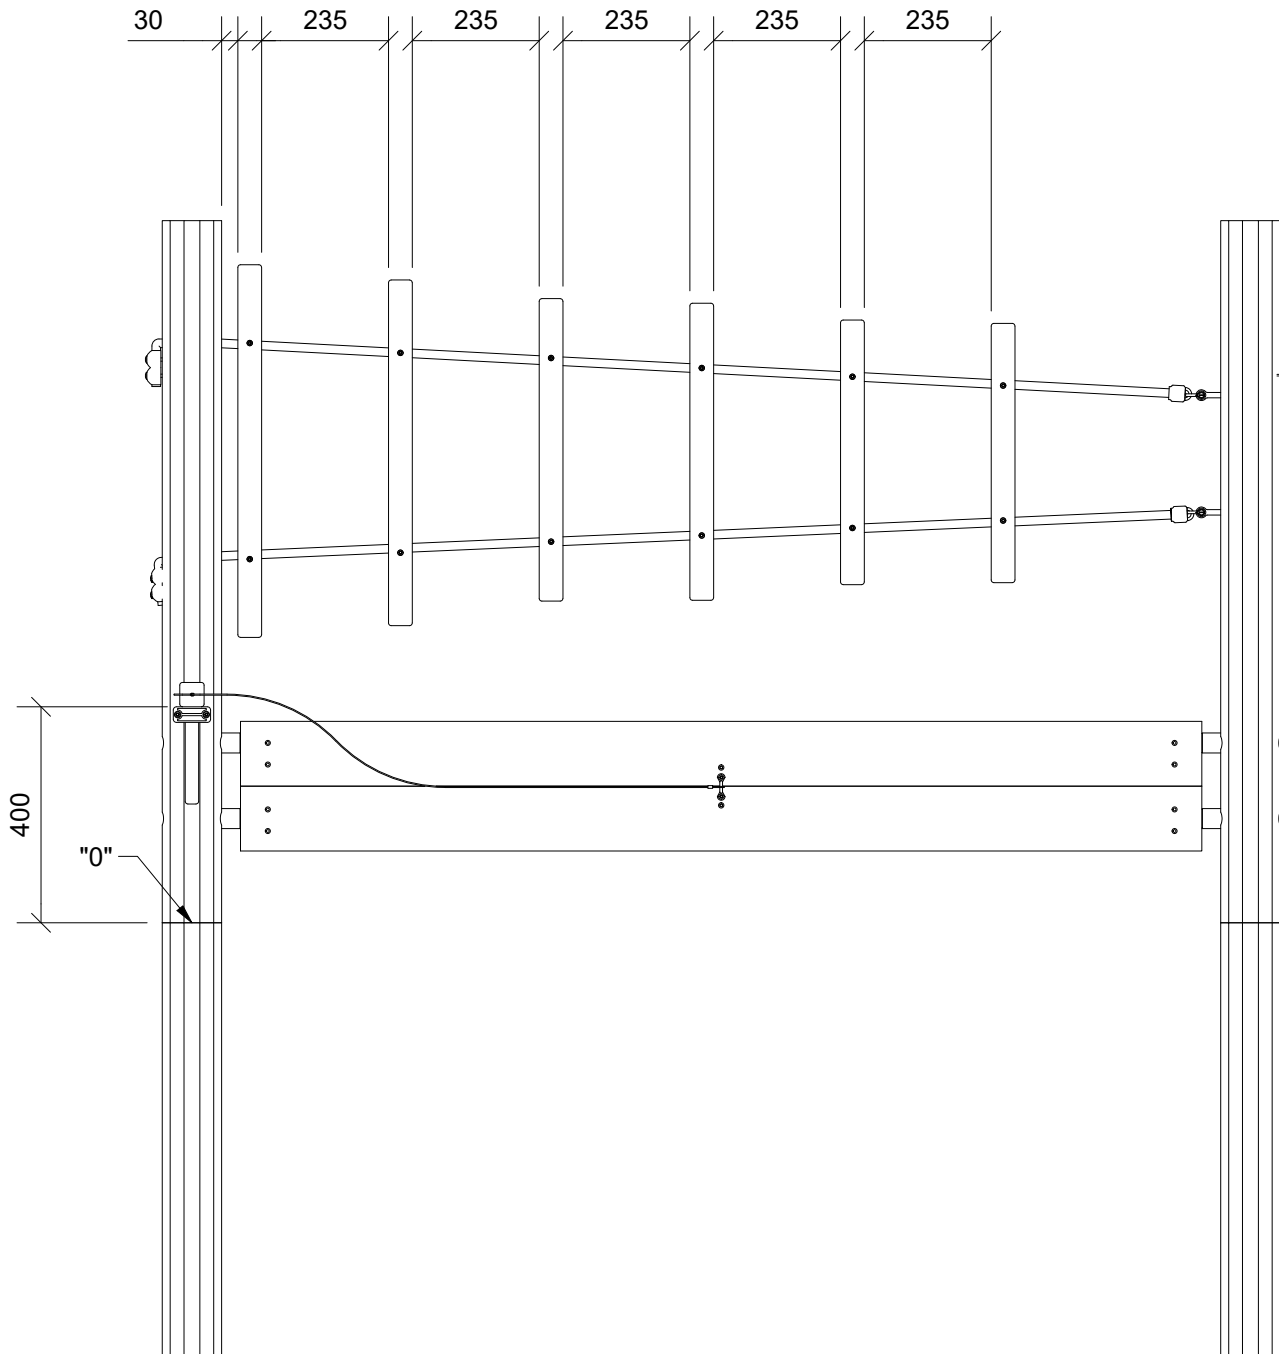

29 kg

Parts List		
QTY	PART NO	DESCRIP.
1	D12167	1780x357x240mm
2	RS00693	Ø10/12

Parts List

QTY	PART NO	DESCRIP.
1	D12167	1780x357x240mm
8	L1101	M16 sleeve nut
4	L1103	Ø37mm
4	L1106	M16 Threaded rod
2	LE15901	3x16, PH
1	LE15910	Name tag
2	LE16599	Sealtite 970 1,5ml
2	RS00693	Ø10/12

29 kg

Parts List		
QTY	PART NO	DESCRIP.
1	D12167	1780x357x240mm
1	D12168	1780x56x364mm
2	RS00694	Ø10/12

Parts List		
QTY	PART NO	DESCRIP.
1	D12167	1780x357x240mm
1	D12168	1780x56x364mm
8	L1101	M16 sleeve nut
4	L1103	Ø37mm
4	L1106	M16 Threaded rod
2	LE15901	3x16, PH
1	LE15910	Name tag
2	LE16599	Sealtite 970 1,5ml
2	RS00694	Ø10/12

Ø10/12 x 210 cm

29 kg

Parts List		
QTY	PART NO	DESCRIP.
1	D12167	1780x357x240mm
1	D12169	Ø10/12, Assembled
2	LE26024	Taifun
1	N5015_01	E
1	N5015_02	G
1	N5015_03	A
1	N5015_04	B
1	N5015_05	D
1	N5015_06	E
1	N5015_07	Tool
1	RS00695	Ø10/12

Parts List

QTY	PART NO	DESCRIP.
1	D12167	1780x357x240mm
1	D12169	Ø10/12, Assembled
8	L1101	M16 sleeve nut
4	L1103	Ø37mm
4	L1106	M16 Threaded rod
1	LE16599	Sealtite 970 1,5ml
1	RS00695	Ø10/12

B (1 : 5)

Parts List		
QTY	PART NO	DESCRIP.
2	LE13100	Shackle
2	LE15901	3x16, PH
1	LE15910	Name tag
12	LE16176	5x25
2	LE16179	Ø5x30mm Ch
2	LE16192	5x80mm
4	LE16320	6x50 Dh
2	LE16502	Spacer 6mm
1	LE16599	Sealtite 970 1,5ml
2	LE26024	Taifun
1	N5015_01	E
1	N5015_02	G
1	N5015_03	A
1	N5015_04	B
1	N5015_05	D
1	N5015_06	E
1	N5015_07	Tool
1	S10321	bracket
2	S11028	69x29x29mm
4	ST 15012	Ø37x25mm