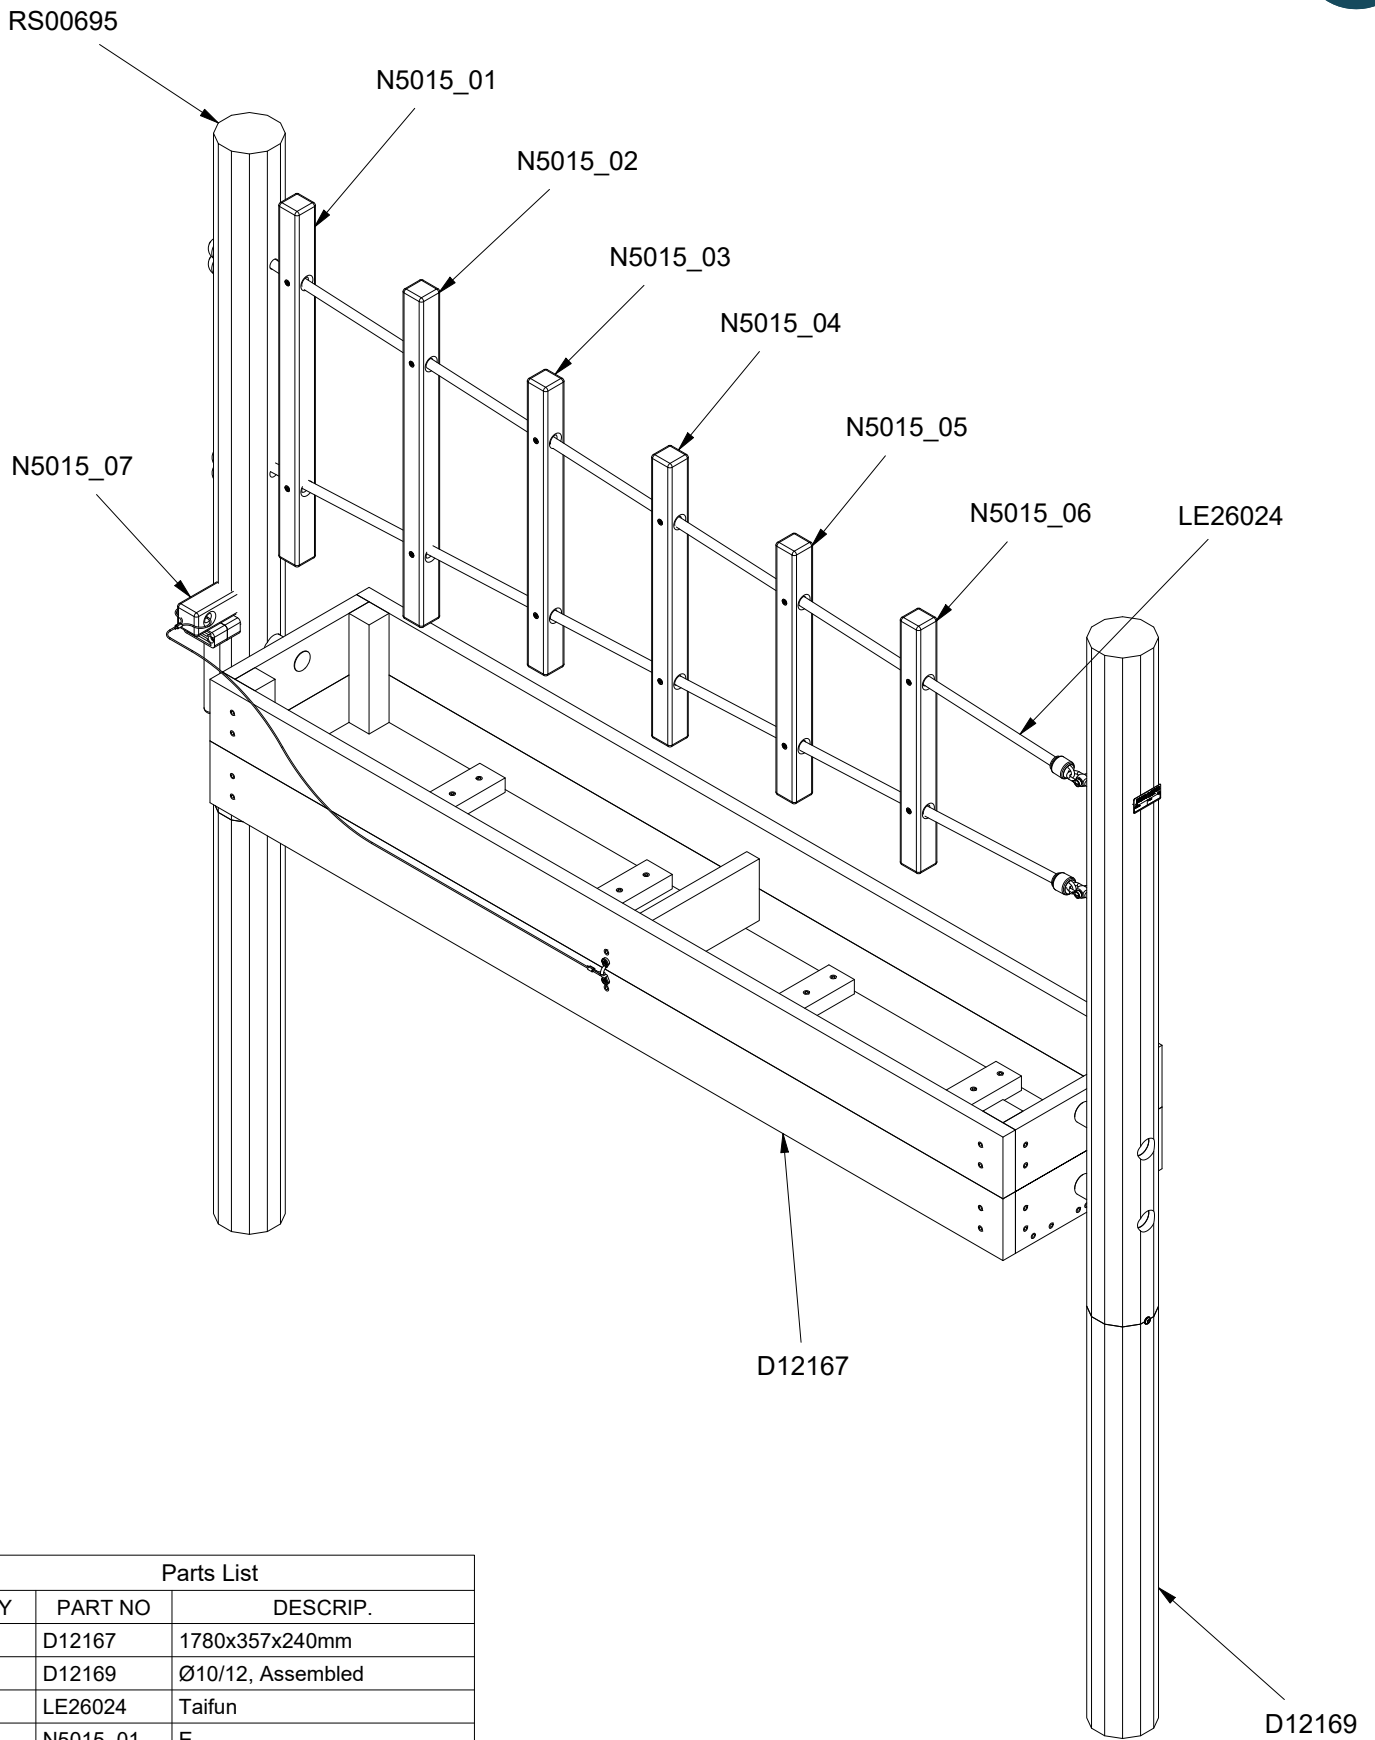

29 kg

Parts List		
QTY	PART NO	DESCRIP.
1	D12167	1780x357x240mm
2	RS00693	Ø10/12

Parts List

QTY	PART NO	DESCRIP.
1	D12167	1780x357x240mm
8	L1101	M16 sleeve nut
4	L1103	Ø37mm
4	L1106	M16 Threaded rod
2	LE15901	3x16, PH
1	LE15910	Name tag
2	LE16599	Sealtite 970 1,5ml
2	RS00693	Ø10/12

29 kg

Parts List		
QTY	PART NO	DESCRIP.
1	D12167	1780x357x240mm
1	D12168	1780x56x364mm
2	RS00694	Ø10/12

Parts List		
QTY	PART NO	DESCRIP.
1	D12167	1780x357x240mm
1	D12168	1780x56x364mm
8	L1101	M16 sleeve nut
4	L1103	Ø37mm
4	L1106	M16 Threaded rod
2	LE15901	3x16, PH
1	LE15910	Name tag
2	LE16599	Sealtite 970 1,5ml
2	RS00694	Ø10/12

Ø10/12 x 210 cm

29 kg

Parts List		
QTY	PART NO	DESCRIP.
1	D12167	1780x357x240mm
1	D12169	Ø10/12, Assembled
2	LE26024	Taifun
1	N5015_01	E
1	N5015_02	G
1	N5015_03	A
1	N5015_04	B
1	N5015_05	D
1	N5015_06	E
1	N5015_07	Tool
1	RS00695	Ø10/12

Parts List

QTY	PART NO	DESCRIP.
1	D12167	1780x357x240mm
1	D12169	Ø10/12, Assembled
8	L1101	M16 sleeve nut
4	L1103	Ø37mm
4	L1106	M16 Threaded rod
1	LE16599	Sealtite 970 1,5ml
1	RS00695	Ø10/12

B (1 : 5)

Parts List		
QTY	PART NO	DESCRIP.
2	LE13100	Shackle
2	LE15901	3x16, PH
1	LE15910	Name tag
12	LE16176	5x25
2	LE16179	Ø5x30mm Ch
2	LE16192	5x80mm
4	LE16320	6x50 Dh
2	LE16502	Spacer 6mm
1	LE16599	Sealtite 970 1,5ml
2	LE26024	Taifun
1	N5015_01	E
1	N5015_02	G
1	N5015_03	A
1	N5015_04	B
1	N5015_05	D
1	N5015_06	E
1	N5015_07	Tool
1	S10321	bracket
2	S11028	69x29x29mm
4	ST 15012	Ø37x25mm