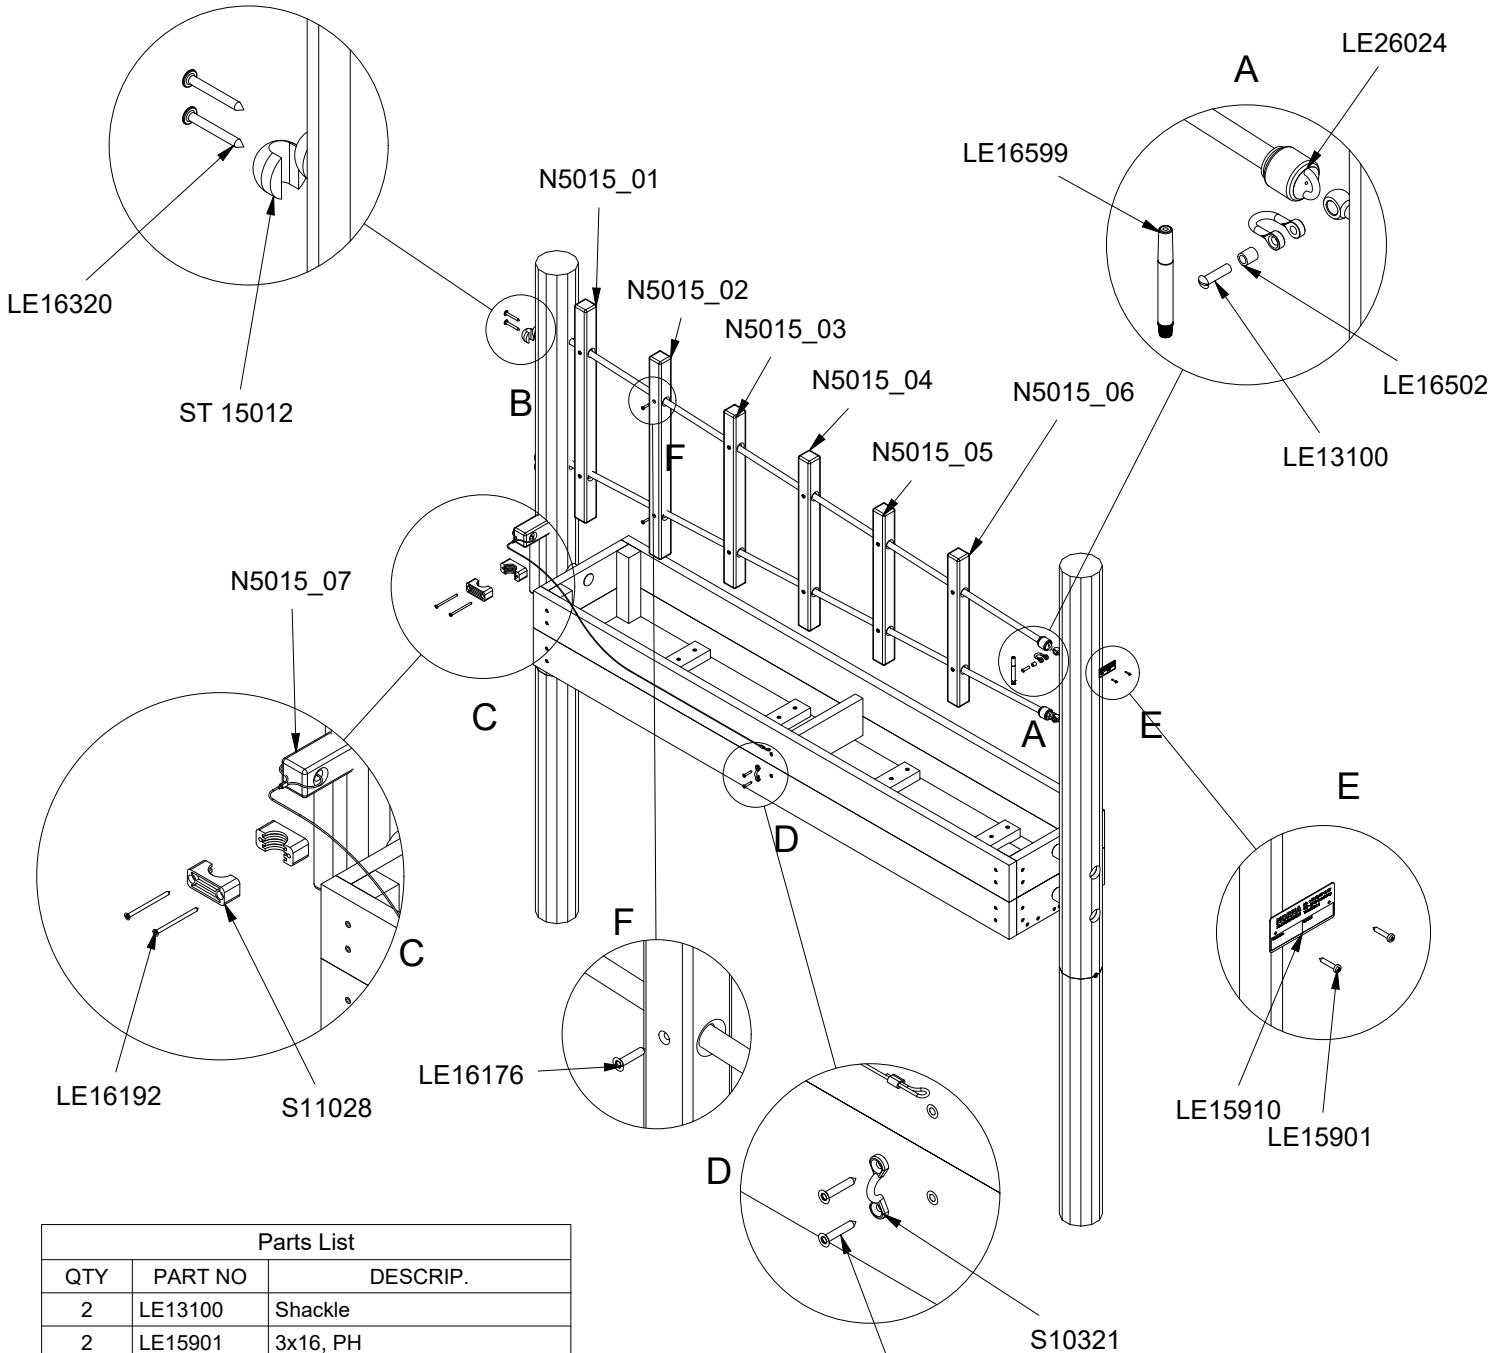

29 kg

Parts List		
QTY	PART NO	DESCRIP.
1	D12167	1780x357x240mm
2	RS00693	Ø10/12

Parts List

QTY	PART NO	DESCRIP.
1	D12167	1780x357x240mm
8	L1101	M16 sleeve nut
4	L1103	Ø37mm
4	L1106	M16 Threaded rod
2	LE15901	3x16, PH
1	LE15910	Name tag
2	LE16599	Sealtite 970 1,5ml
2	RS00693	Ø10/12

29 kg

Parts List		
QTY	PART NO	DESCRIP.
1	D12167	1780x357x240mm
1	D12168	1780x56x364mm
2	RS00694	Ø10/12

Parts List		
QTY	PART NO	DESCRIP.
1	D12167	1780x357x240mm
1	D12168	1780x56x364mm
8	L1101	M16 sleeve nut
4	L1103	Ø37mm
4	L1106	M16 Threaded rod
2	LE15901	3x16, PH
1	LE15910	Name tag
2	LE16599	Sealtite 970 1,5ml
2	RS00694	Ø10/12

Ø10/12 x 210 cm

29 kg

Parts List		
QTY	PART NO	DESCRIP.
1	D12167	1780x357x240mm
1	D12169	Ø10/12, Assembled
2	LE26024	Taifun
1	N5015_01	E
1	N5015_02	G
1	N5015_03	A
1	N5015_04	B
1	N5015_05	D
1	N5015_06	E
1	N5015_07	Tool
1	RS00695	Ø10/12

Parts List

QTY	PART NO	DESCRIP.
1	D12167	1780x357x240mm
1	D12169	Ø10/12, Assembled
8	L1101	M16 sleeve nut
4	L1103	Ø37mm
4	L1106	M16 Threaded rod
1	LE16599	Sealtite 970 1,5ml
1	RS00695	Ø10/12

B (1 : 5)

Parts List		
QTY	PART NO	DESCRIP.
2	LE13100	Shackle
2	LE15901	3x16, PH
1	LE15910	Name tag
12	LE16176	5x25
2	LE16179	Ø5x30mm Ch
2	LE16192	5x80mm
4	LE16320	6x50 Dh
2	LE16502	Spacer 6mm
1	LE16599	Sealtite 970 1,5ml
2	LE26024	Taifun
1	N5015_01	E
1	N5015_02	G
1	N5015_03	A
1	N5015_04	B
1	N5015_05	D
1	N5015_06	E
1	N5015_07	Tool
1	S10321	bracket
2	S11028	69x29x29mm
4	ST 15012	Ø37x25mm