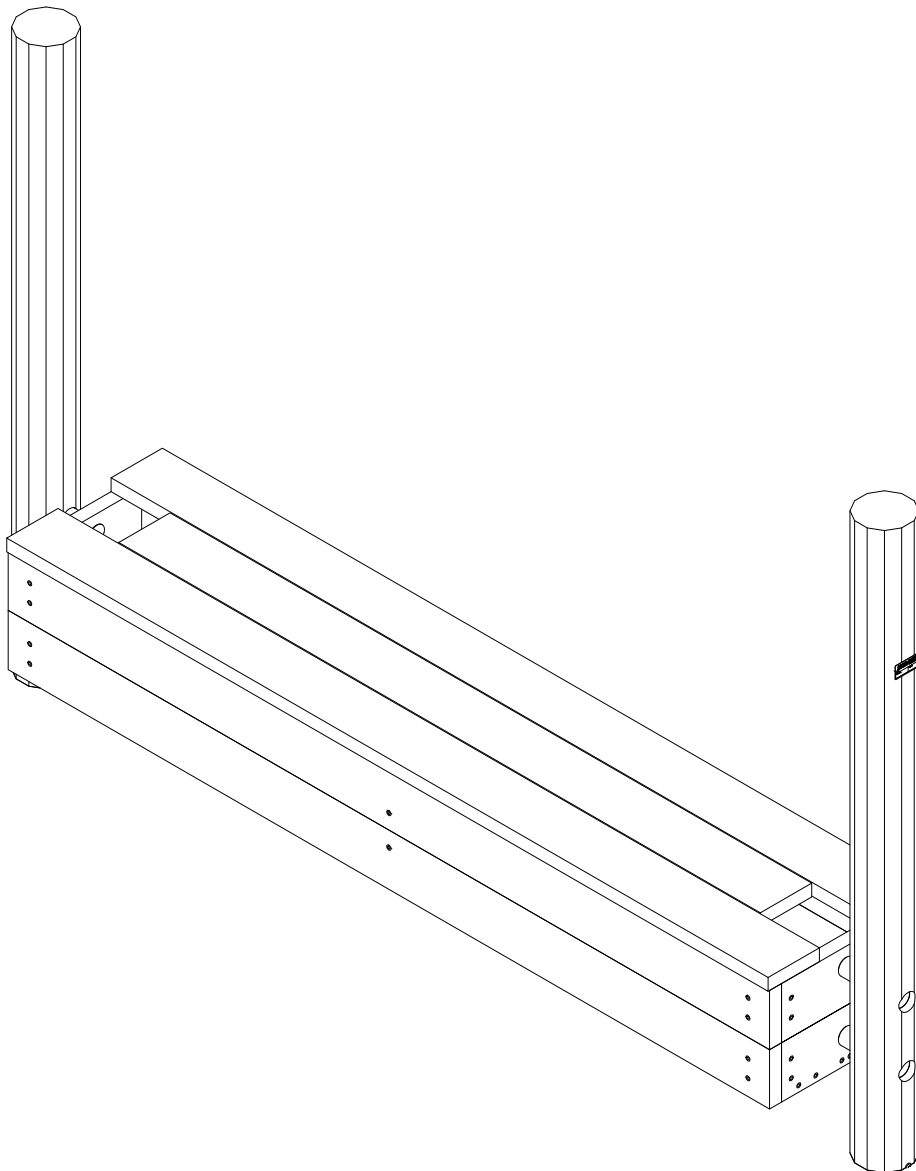

N5012U
N5012

1/5