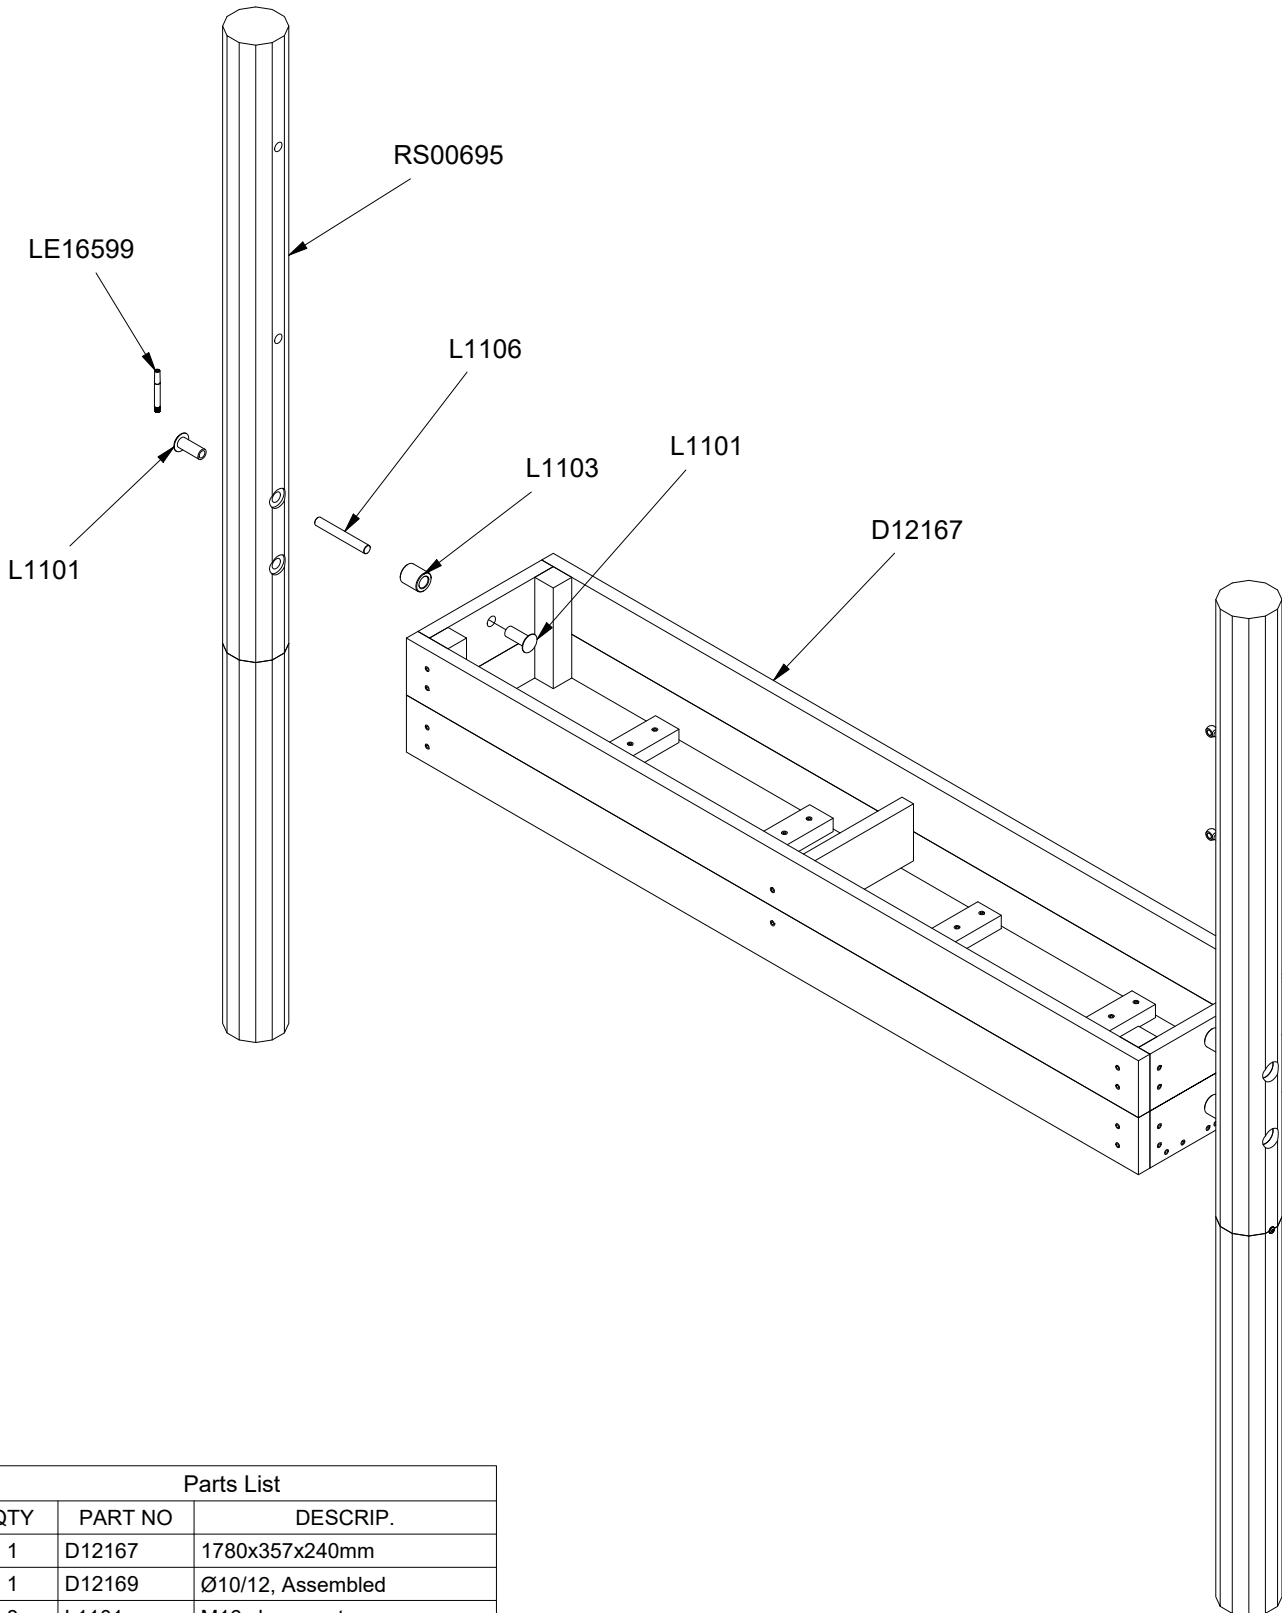

29 kg

Parts List		
QTY	PART NO	DESCRIP.
1	D12167	1780x357x240mm
2	RS00693	Ø10/12

Parts List

QTY	PART NO	DESCRIP.
1	D12167	1780x357x240mm
8	L1101	M16 sleeve nut
4	L1103	Ø37mm
4	L1106	M16 Threaded rod
2	LE15901	3x16, PH
1	LE15910	Name tag
2	LE16599	Sealtite 970 1,5ml
2	RS00693	Ø10/12

29 kg

Parts List		
QTY	PART NO	DESCRIP.
1	D12167	1780x357x240mm
1	D12168	1780x56x364mm
2	RS00694	Ø10/12

Parts List		
QTY	PART NO	DESCRIP.
1	D12167	1780x357x240mm
1	D12168	1780x56x364mm
8	L1101	M16 sleeve nut
4	L1103	Ø37mm
4	L1106	M16 Threaded rod
2	LE15901	3x16, PH
1	LE15910	Name tag
2	LE16599	Sealtite 970 1,5ml
2	RS00694	Ø10/12

Ø10/12 x 210 cm

29 kg

Parts List		
QTY	PART NO	DESCRIP.
1	D12167	1780x357x240mm
1	D12169	Ø10/12, Assembled
2	LE26024	Taifun
1	N5015_01	E
1	N5015_02	G
1	N5015_03	A
1	N5015_04	B
1	N5015_05	D
1	N5015_06	E
1	N5015_07	Tool
1	RS00695	Ø10/12

Parts List

QTY	PART NO	DESCRIP.
1	D12167	1780x357x240mm
1	D12169	Ø10/12, Assembled
8	L1101	M16 sleeve nut
4	L1103	Ø37mm
4	L1106	M16 Threaded rod
1	LE16599	Sealtite 970 1,5ml
1	RS00695	Ø10/12

B (1 : 5)

Parts List		
QTY	PART NO	DESCRIP.
2	LE13100	Shackle
2	LE15901	3x16, PH
1	LE15910	Name tag
12	LE16176	5x25
2	LE16179	Ø5x30mm Ch
2	LE16192	5x80mm
4	LE16320	6x50 Dh
2	LE16502	Spacer 6mm
1	LE16599	Sealtite 970 1,5ml
2	LE26024	Taifun
1	N5015_01	E
1	N5015_02	G
1	N5015_03	A
1	N5015_04	B
1	N5015_05	D
1	N5015_06	E
1	N5015_07	Tool
1	S10321	bracket
2	S11028	69x29x29mm
4	ST 15012	Ø37x25mm