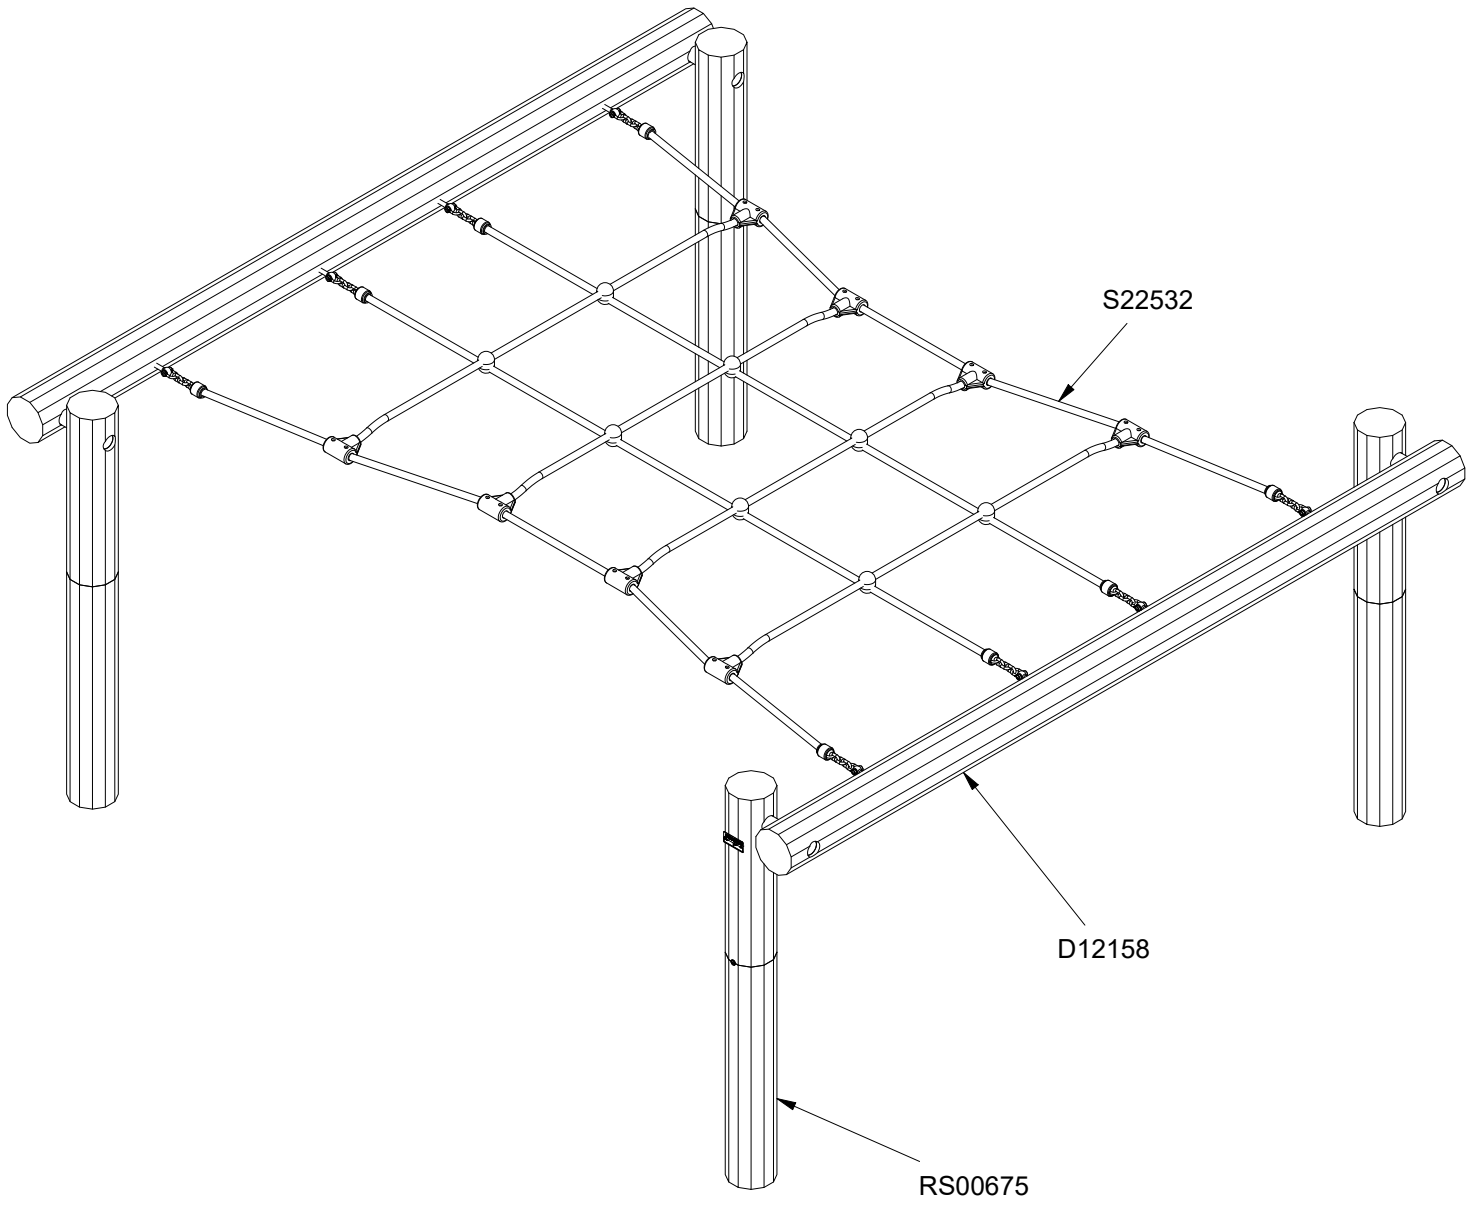

Parts List

QTY	PART NO	DESCRIP.
1	S22532	Taifun
4	RS00675	Ø100/120
2	D12158	Ø100-120mm, Assembled