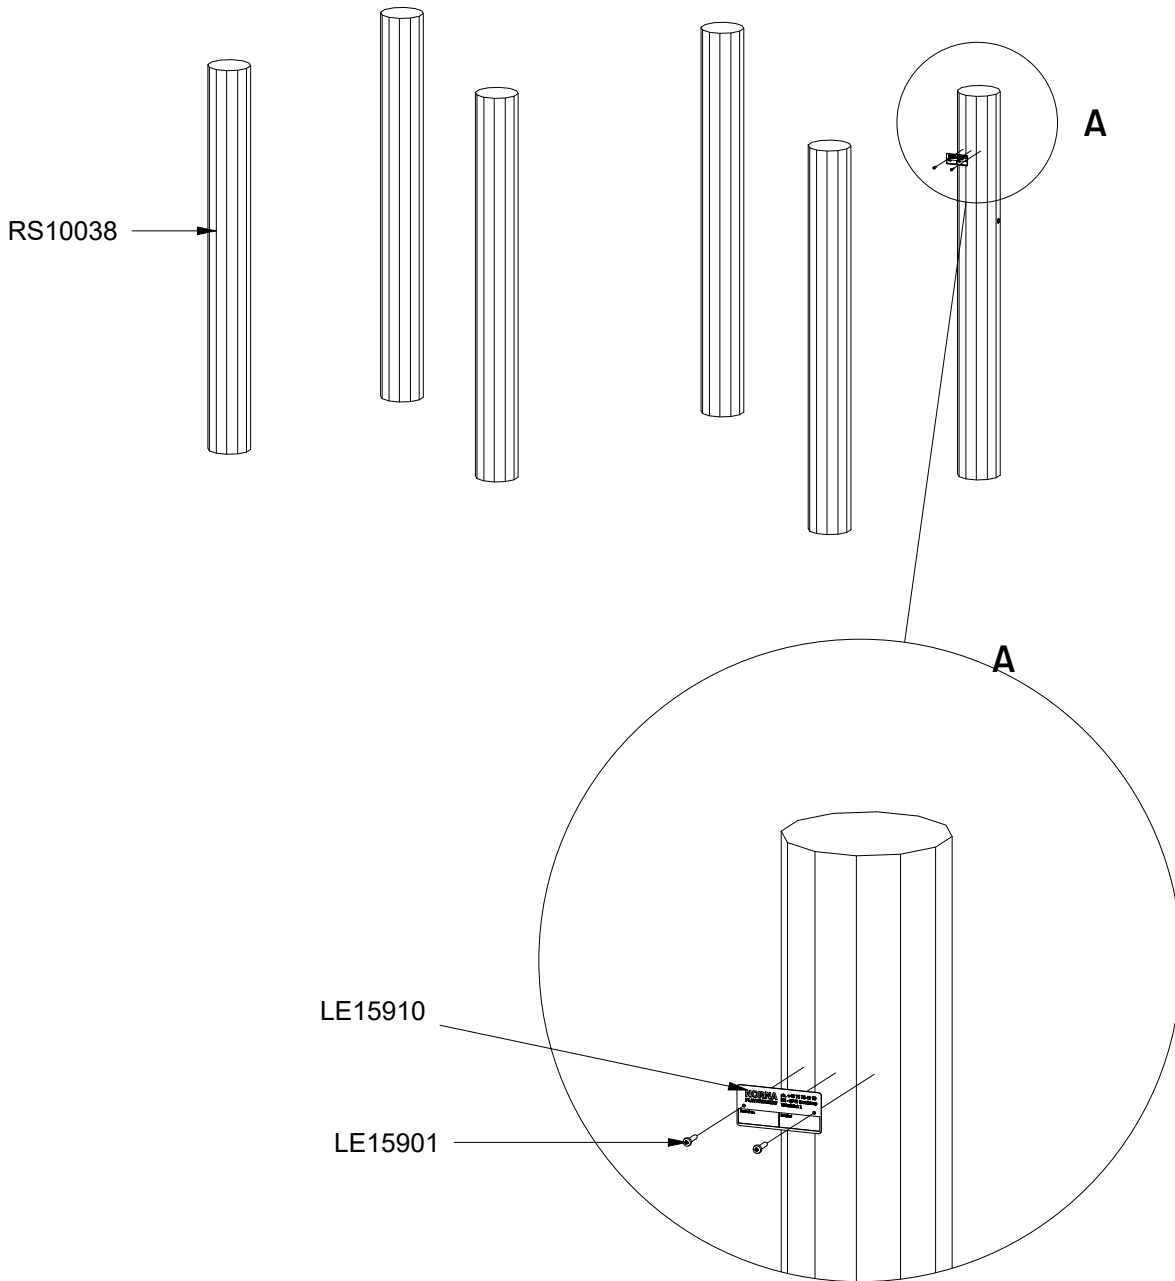

QTY	PART NO	DESCRIP.
2	D12158	Ø100-120mm, Assembled
8	L1101	M16 sleeve nut
4	L1102	M16 Threaded rod
4	L1103	Ø37mm
8	LE13100	Shackle
2	LE15901	3x16, PH
1	LE15910	Name tag
8	LE16502	Spacer 6mm
3	LE16599	Sealtite 970 1,5ml
4	RS00675	Ø100/120
1	S22532	Taifun

Ø11 x 105 cm

9,3 kg

Parts List		
QTY	PART NO	DESCRIP.
6	RS10038	Ø100-120-1050mm

Parts List		
QTY	PART NO	DESCRIP.
2	LE15901	3x16, PH
1	LE15910	Name tag
6	RS10038	Ø100-120-1050mm