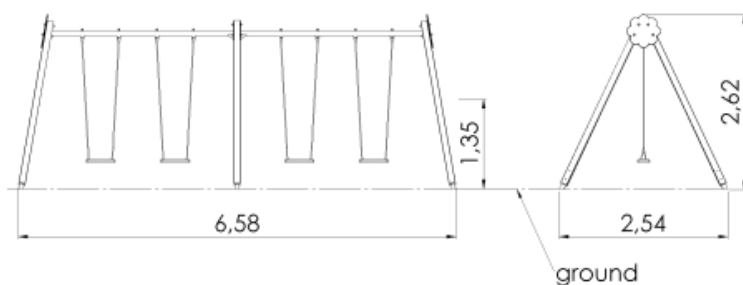

# Swing BELL-FLOWER 4 places, steel ground fixings (without seats and fittings)

1 y

1.35 m

2.54 m

6.58 m

2.62 m

Tiptap

info@tiptap.ee

## Technical information

Safety area width	5.87 m
Safety area length	7.8 m
Width of structure	2.54 m
Length of structure	6.58 m
Height of structure	2.62 m
Max. fall height	1.35 m
Recommended age of children	1+
For simultaneous use by several children	4

## Installation info

Installers	2
Installation time	4 h
Volume of concrete	12 bags (25kg)
Package dimensions	2,9x0,6x0,6m
Package weight	180 kg

The product needs a safety surface

Double bay 4-seat freestanding swing BELL FLOWER can be fitted with either four cradle swing seats or traditional flat swing seats. It can also be fitted with four tyre seats or one or two big and comfortable bird nest swing seats.