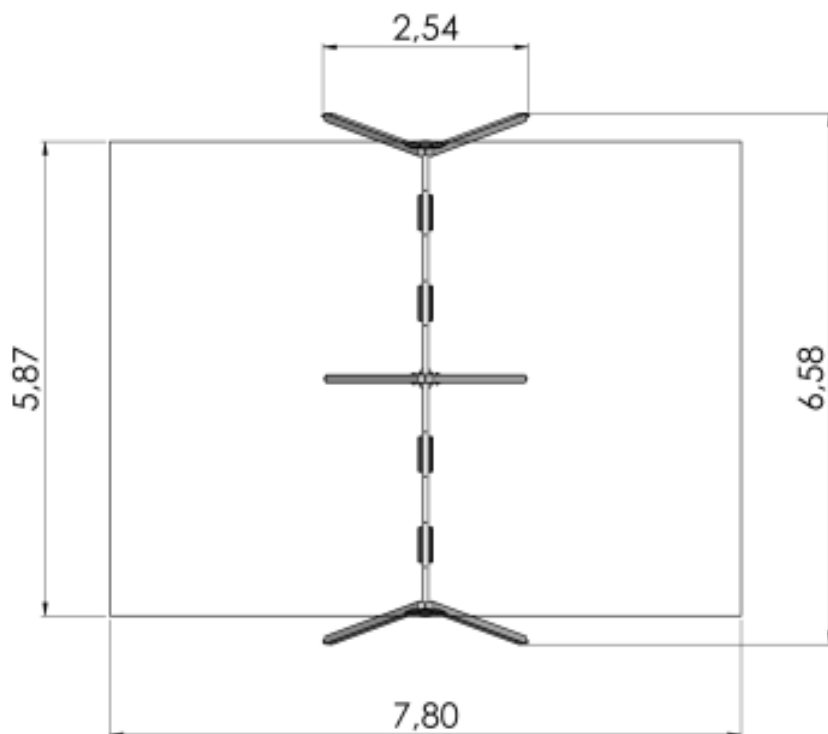

# Swing BELL-FLOWER 4 places, steel ground fixings (without seats and fittings)

1 y

1.35 m

2.54 m

6.58 m

2.62 m

Tiptap

info@tiptap.ee

## Technical information

Safety area width	5.87 m
Safety area length	7.8 m
Width of structure	2.54 m
Length of structure	6.58 m
Height of structure	2.62 m
Max. fall height	1.35 m
Recommended age of children	1+
For simultaneous use by several children	4

## Product consists of

Posts	6 pcs Laminated wood
Beams	2 pcs
Panels/Plates	2 pcs HDPE plastic

## Installation info

Installers	2
Installation time	4 h
Volume of concrete	12 bags (25kg)
Package dimensions	2,9x0,6x0,6m
Package weight	180 kg

The product needs a safety surface

Double bay 4-seat freestanding swing BELL FLOWER can be fitted with either four cradle swing seats or traditional flat swing seats. It can also be fitted with four tyre seats or one or two big and comfortable bird nest swing seats.